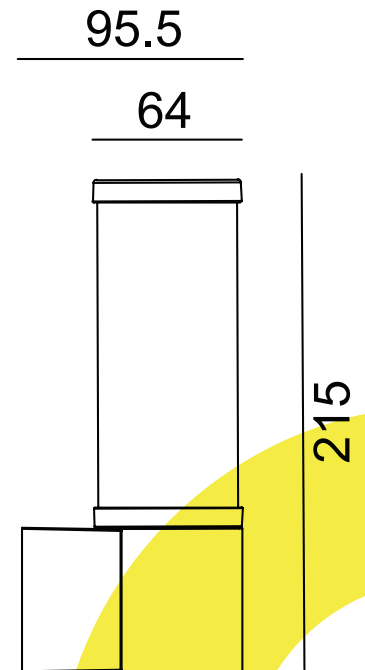

WALL LAMP OUTDOOR LIGHT

TECHNICAL SHEET

KL-W541

KEYLIGHT

SPAIN

PRODUCTOS DE ILUMINACION

FEATURES

- 220-240V
- CE ROHS Certified
- Aluminum die-casting body
- Glass Diffuser
- 3-years warranty

SPECIFICATIONS

Product Code	KL-W541
Power	E27 Max 8W
Input	220-240V
Finishing Colors	White/Silver Grey/Dark Grey/Black
IP Rating	IP65 Class 1
Size	95.5mm*215*64mm
Warranty	3 years

IP65

Class I

CRI
80

K°
3000